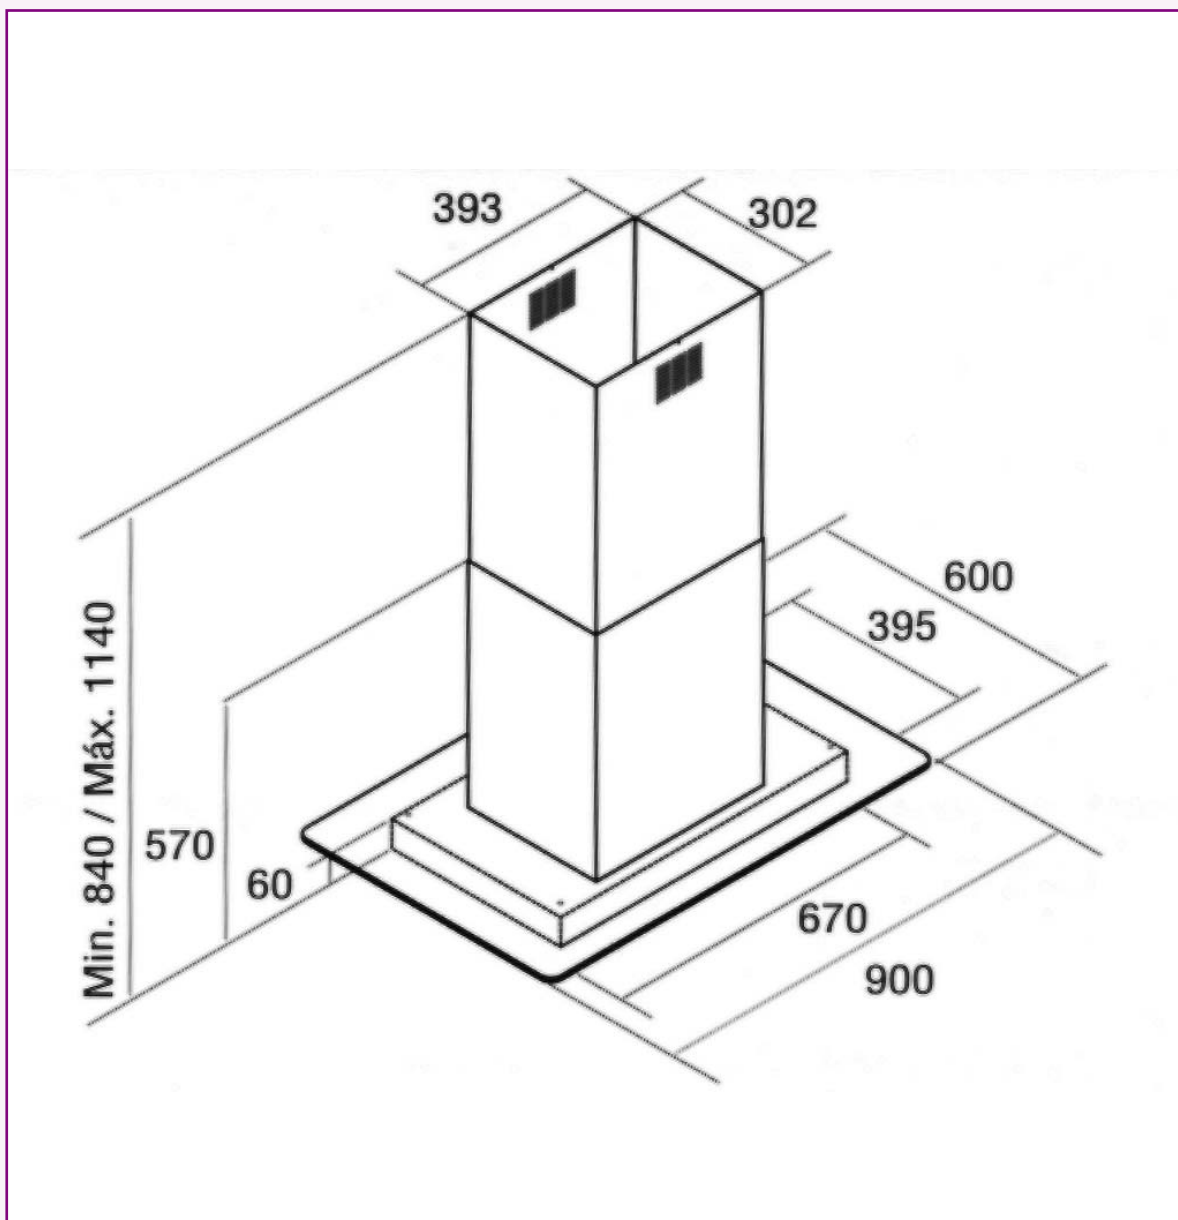

Isla PV

Vectaire Ltd
Lincoln Road
Cressex Business Park
High Wycombe
Bucks, HP12 3RH
Tel: +44(0)1494 522333
Fax: +44(0)1494 522337
Email: sales@vectaire.co.uk